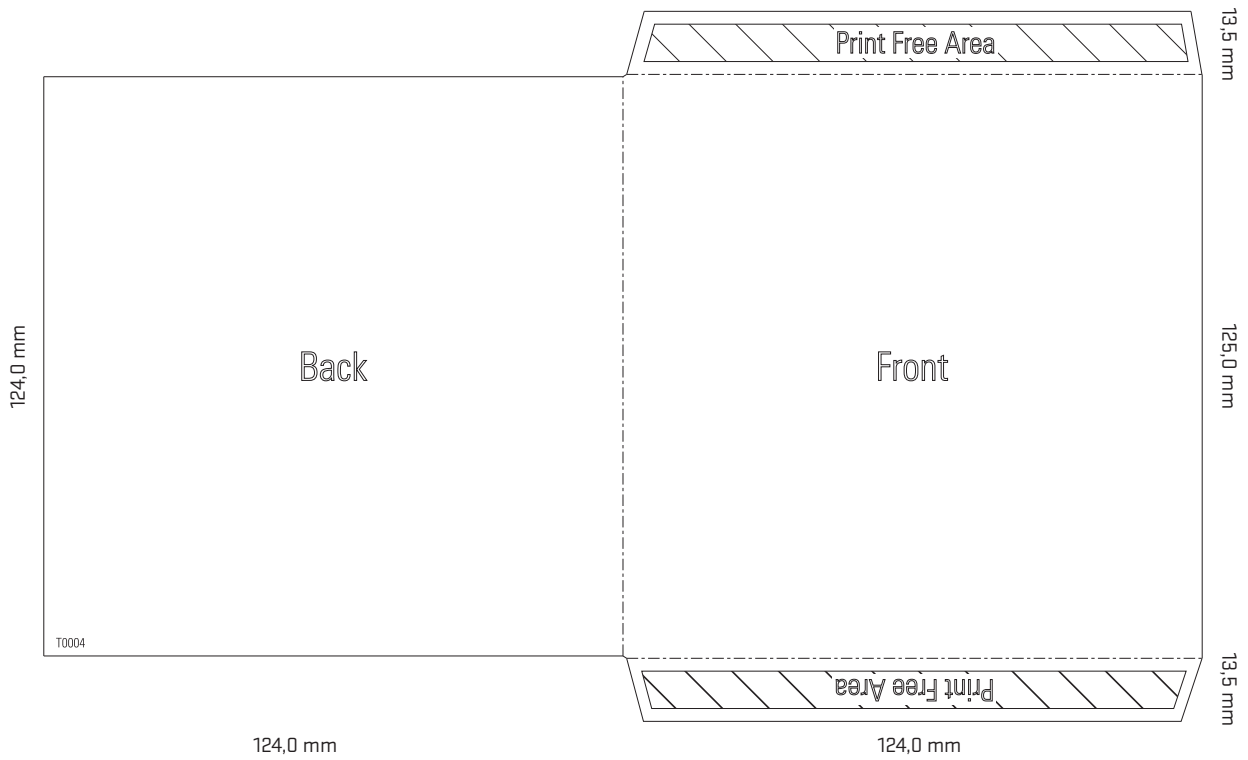

## Audio - wallet

Template-No.: 0004

Open format:

248,0 x 152,0 mm

Closed format:

124,0 x 125,0 mm

Material:

250 gsm Mirabell/300 gsm Luxomagic

### measurement input

scaling: 65 % • bleed: 3 mm

### Folding layout

Front Panel